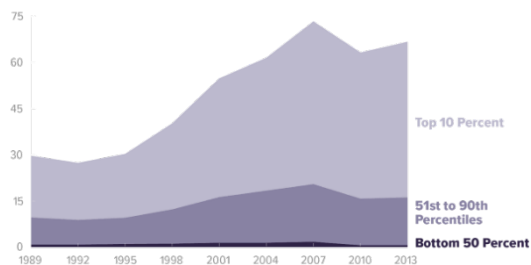

Trends in Family Wealth, 1989-2013

CBO | [READ STORY](#)

From 1989 to 2013, family wealth grew at significantly different rates for different segments of the U.S. population, and the distribution among the nation's families was more unequal in 2013 than it had been in 1989.

Holdings of Family Wealth

Trillions of 2013 Dollars