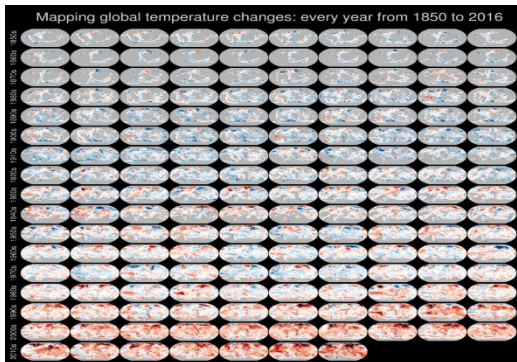

How Quickly Climate Change is Accelerating, in 167 Maps

Wired | [READ STORY](#)

When it comes to explaining climate change, it helps to have clear, convincing evidence on hand. Ed Hawkins, a climate scientist at the University of Reading with a knack for data-visualization, specializes in precisely this kind of evidence.