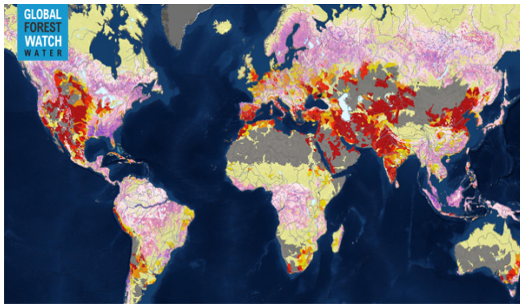

KTVQ, September 1

Missoula County Air Quality Expected to Improve

KPAX, September 1

How Quickly Climate Change is Accelerating, in 167 Maps

Wired | [READ STORY](#)

When it comes to explaining climate change, it helps to have clear, convincing evidence on hand. Ed Hawkins, a climate scientist at the University of Reading with a knack for data-visualization, specializes in precisely this kind of evidence.

MSU Extension Community Development | Wilson Hall 2-117 P.O. Box 172240 | Bozeman, MT 59717-2240

Tel: (406) 994-3620

Back issues of the MACDEP E-news are available [here](#)

To subscribe to the Montana CD E-Newsletter, send a request to: commdev@montana.edu