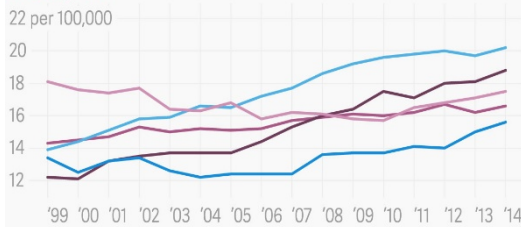

MACDEP NEWS

MONTANA ASSOCIATION OF COMMUNITY DEVELOPMENT EXTENSION PROFESSIONALS

September 2016

Reports & Resources

Rural Suicides

Quartz | [READ STORY](#)

The state of the US economy has a lot to answer for these days. Hopelessness and the perception that crime is rampant (even if it's at near record lows). But perhaps the most troubling trend is the toll the economy seems to be taking on Americans' mental health. Suicide rates have been on the rise, especially in economically depressed regions of the country, and especially among the middle aged.

Suicide deaths per 100,000 in America, by age

■ 35-44 years ■ 45-54 years ■ 55-64 years ■ 65-74 years
■ 75-84 years

ATLAS | Data: Centers for Disease Control

President's Corner

We are excited to be hosting the [NACDEP](#) and [CDS](#) Boards in Big Sky, MT Sept. 7-10 to plan our [2017 CDS-NACDEP Conference](#). To coincide with this visit, our annual MSU Community Development (CD) Update takes place, and we look forward to learning more about Board members who will share their work with our MSU faculty. Please [email](#) me if you are interested to join by phone or in person.