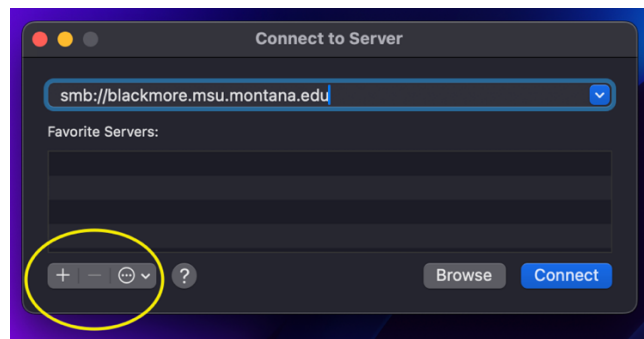

## Mapping to Shared Server on MacOS

Please make sure your apple device is on **Secure-WiFi** or **Wired Network**

Command + K

Or navigate to **Go** on your desktop and select **Connect to Server**

Type in the Server Address starting with **smb://**  
**smb://blackmore.msu.montana.edu**

After adding the server select **Connect**

After selecting **Connect** you will be asked to sign in **msu\NetID & Password**.