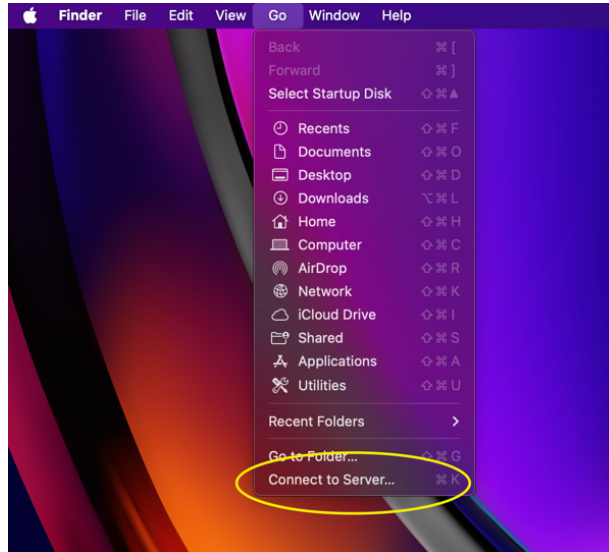

## Mapping to Shared Server on MacOS

Please make sure your apple device is on **Secure-WiFi** or **Wired Network**

Command + K

Or navigate to **Go** on your desktop and select **Connect to Server**

Type in the Server Address starting with **smb://**  
**smb://blackmore.msu.montana.edu**