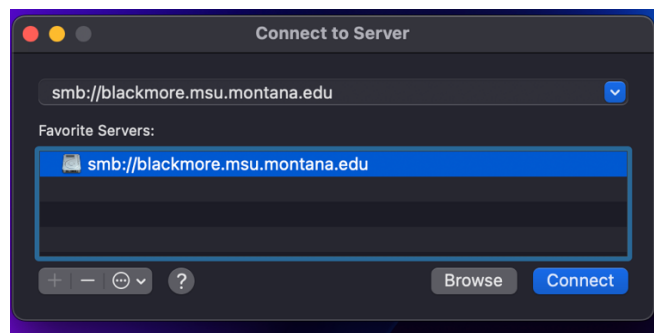

## Mapping to Shared Server on MacOS

Please make sure your apple device is on **Secure-WiFi** or **Wired Network**

Command + K

Or navigate to **Go** on your desktop and select **Connect to Server**

Type in the Server Address starting with **smb://**  
**smb://blackmore.msu.montana.edu**

After adding the server select **Connect**

After selecting **Connect** you will be asked to sign in **msu\NetID & Password**.